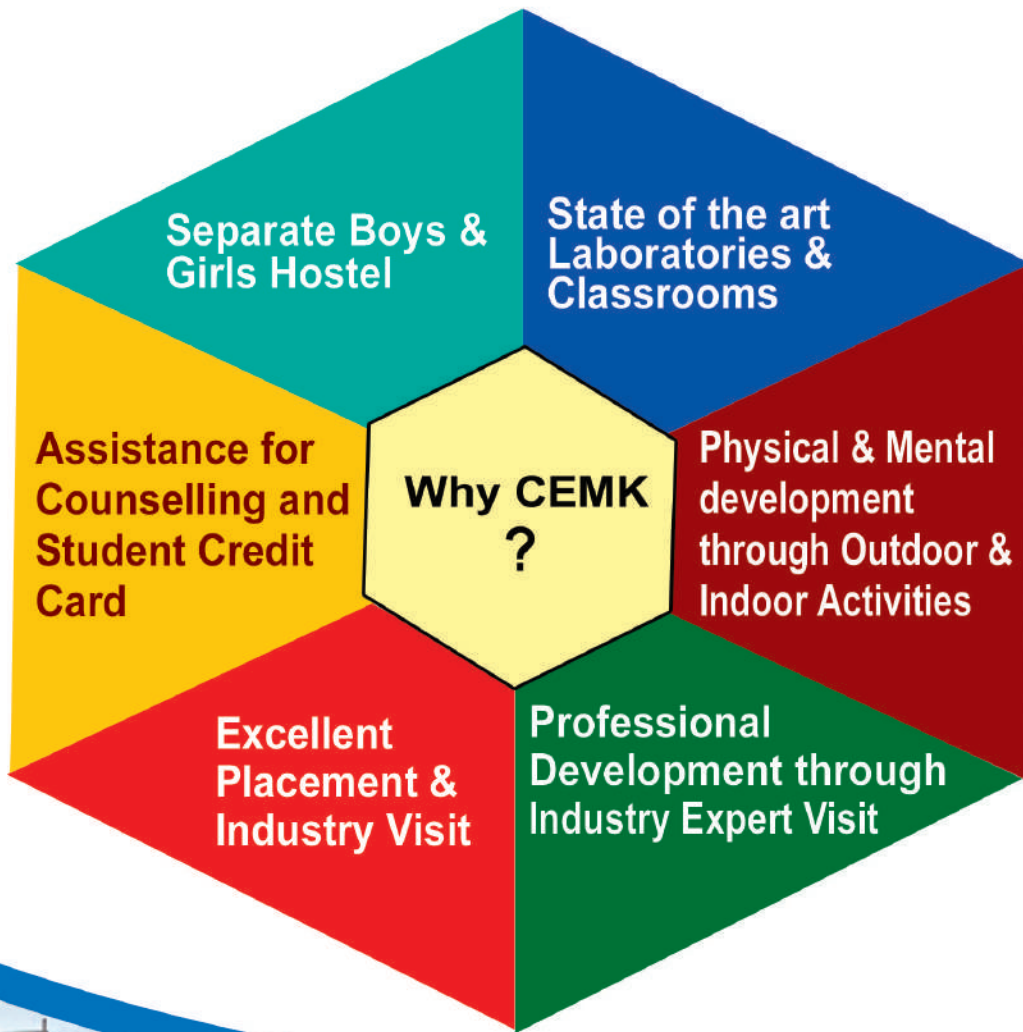

Courses on Offer

UG Courses		
Degree	Stream	Intake
B.Tech	Mechanical Engineering (ME)	30
	Electrical Engineering (EE)	60
	Electronics and Communication Engineering (ECE)	90
	Information Technology (IT)	60
	Computer Science and Engineering (CSE) *	180
PG Course		
M.Tech	Mechatronics	6
	Computer Science and Engineering (CSE)	12

*NBA Accredited